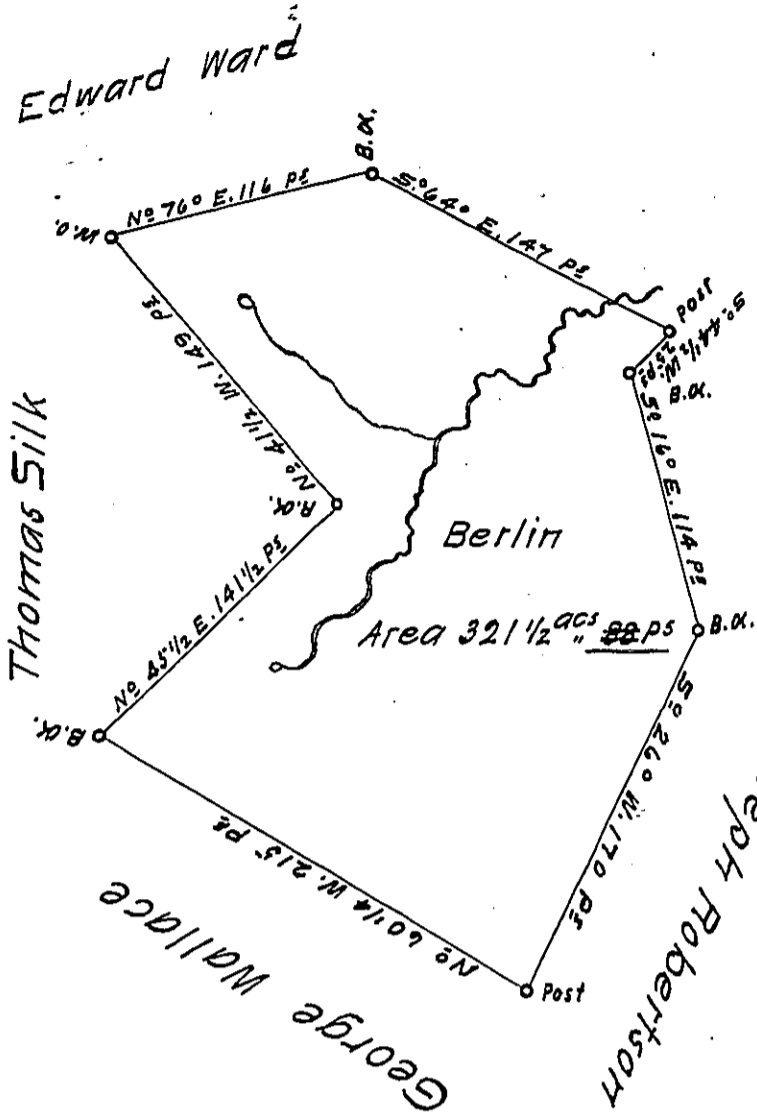

Center →
BEAV. Co.

Edward Ward

Thomas Silk

George Wallace

Jacob Bousman

Joseph Robertson

C14-8

C14-203

A draught of a survey called "Berlin" situate on Elk Horn Run in Washington County contg 321 acs 88 ps with an allowance of 6 percent for highways &c executed June ye 22^d 1786 in pursuance of a warr^t granted to Jacob Muskrush for 400 acs dated Decem^r 20th 1785.